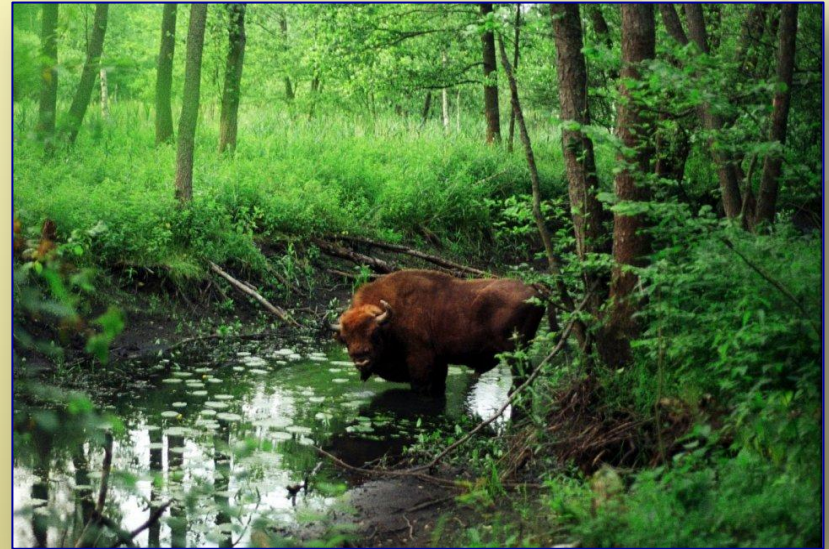

PUSZCZA BIAŁOWIESKA